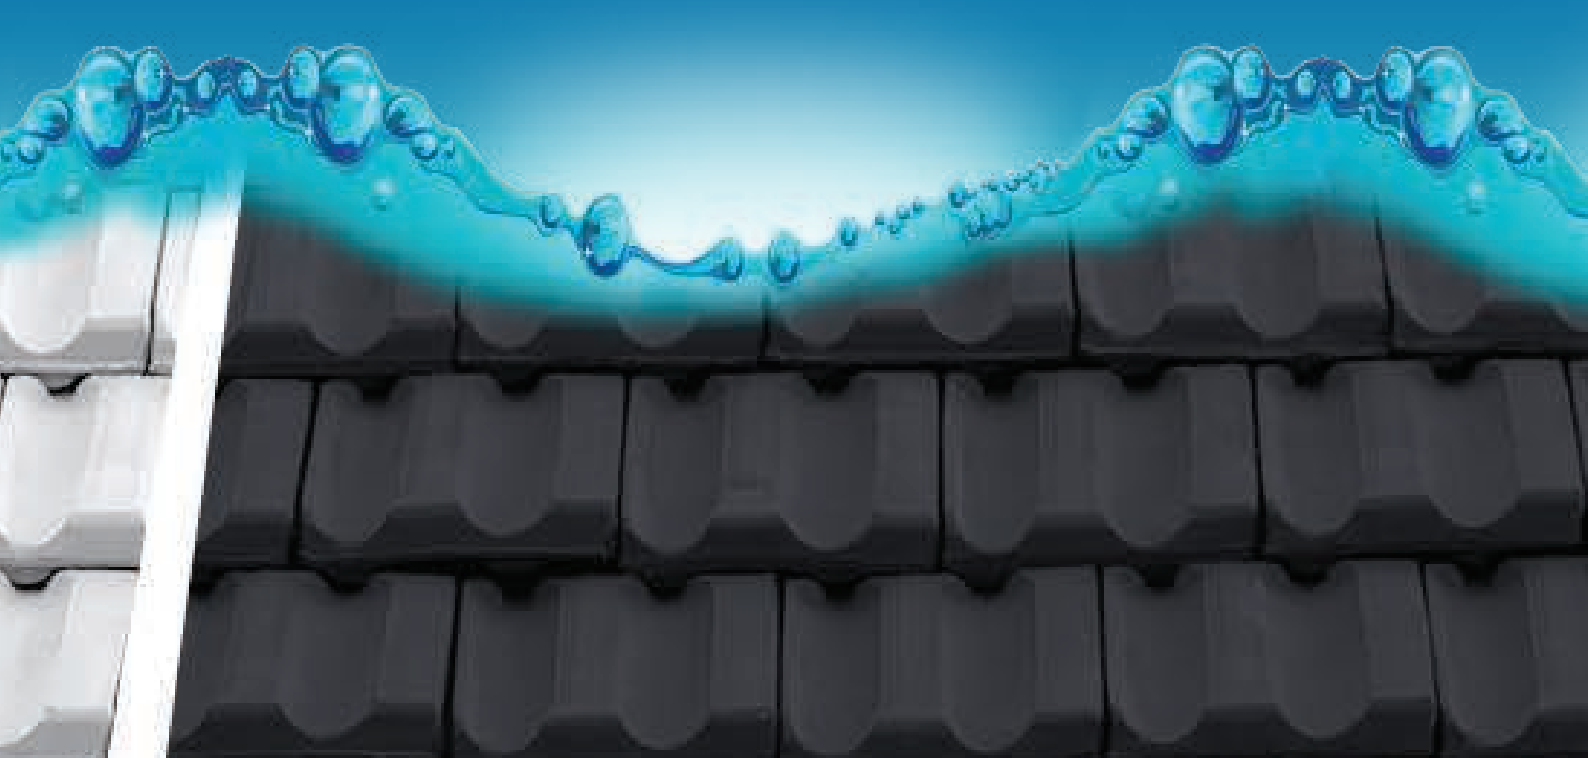

NuTech
Paint for a perfect finish

ELITE TERRACOTTA PRIMER

H₂O

**Elite Water
Based Primer**

Australian
Owned & Made

Elite Terracotta Primer is a water-based, solvent-free primer specifically developed with superior adhesion enhancing properties for raw uncoated, glazed or vitrified terracotta roof tiles and is to be used in conjunction with the NuTech range of exterior durable roof coating products. **Elite Terracotta Primer** is recommended for use for both vertical and horizontal surfaces, achieving excellent adhesion without the need for etching solutions.

Benefits:

- Solvent-free, low VOC and low odour
- Excellent adhesion
- Easy application
- Water clean up

Water Based

Water Clean-up

Ideally suited for the application under NuTech exterior durable roof coating products.